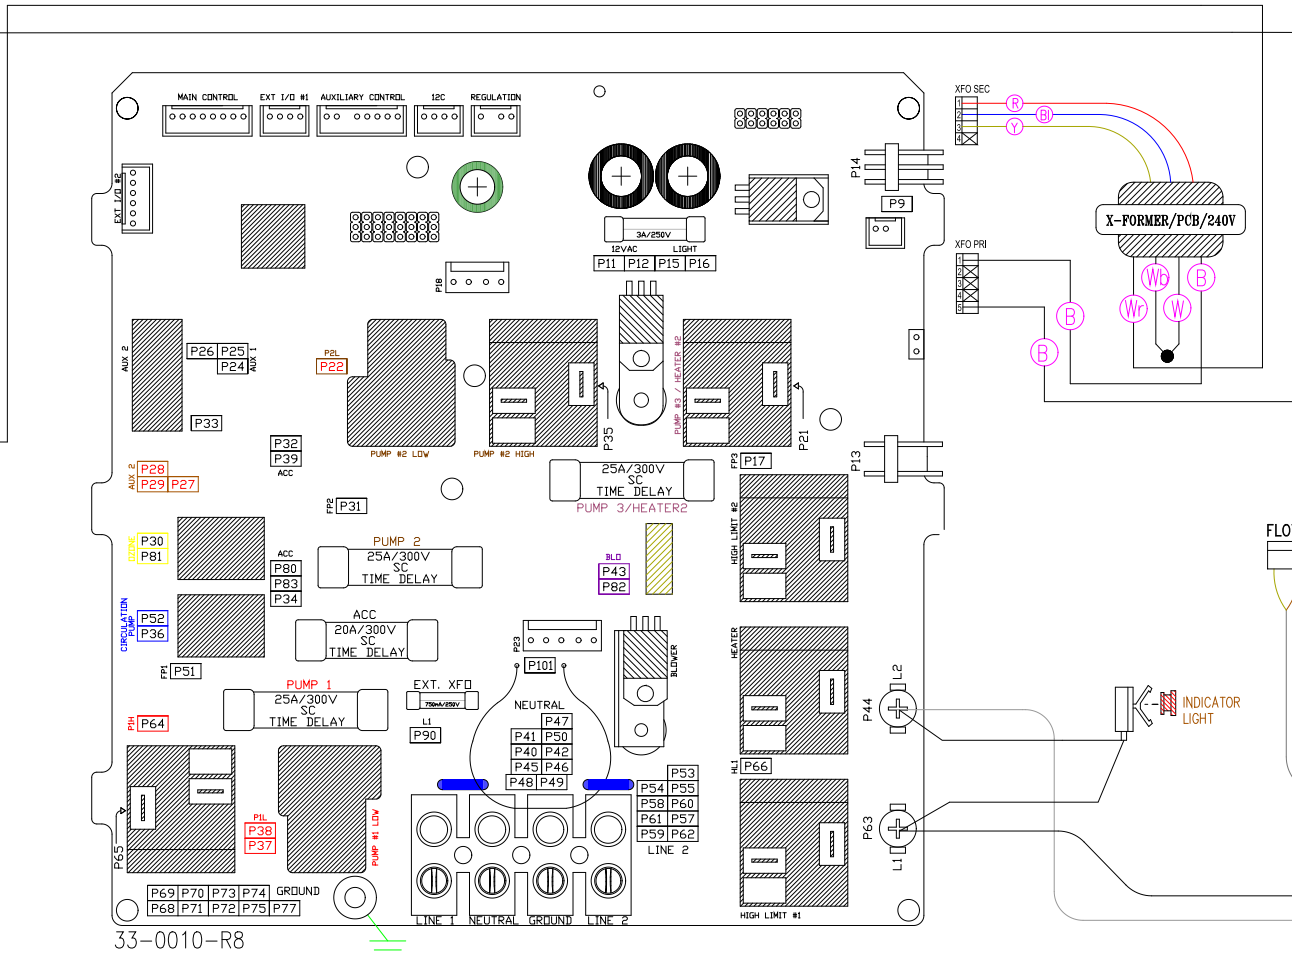

12V Light (White 2-Pin)

SYSTEM FUSE

RED INDICATOR LIGHT

HIGH-LIMIT

RED INDICATOR LIGHT

PUMP 1 FUSE

RED INDICATOR LIGHT

PUMP 2 FUSE

RED INDICATOR LIGHT

AIR/CIRC/OZ FUSE

RED INDICATOR LIGHT

HYDRO-QUIP
CORONA, CA (951) 273-7575

Manufacture Notes:

Drawn	Rev
BH	7
Date	05.16.07
Diagram No.	4423

Wire Color Code

B - Black	G - Green
Br - Brown	Bl - Blue
R - Red	V - Violet
O - Orange	W - White
Y - Yellow	Gr - Gray