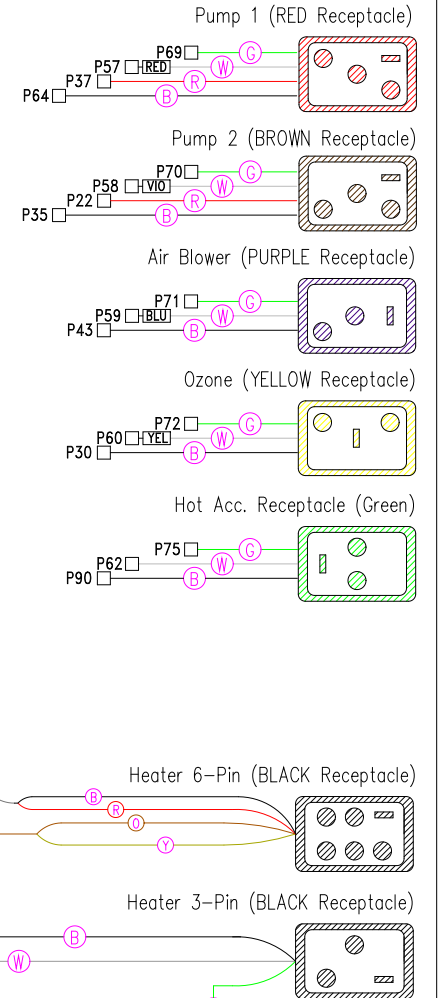

12V Light (White 2-Pin)

SYSTEM FUSE

RED INDICATOR LIGHT

HIGH-LIMIT

RED INDICATOR LIGHT

PUMP 1 FUSE

RED INDICATOR LIGHT

PUMP 2 FUSE

RED INDICATOR LIGHT

AIR/CIRC/OZ FUSE

RED INDICATOR LIGHT

HYDRO-QUIP
CORONA, CA (951) 273-7575

Manufacture Notes:

Drawn	Rev
BH	7
Date	05.16.07
Diagram No.	4423

Wire Color Code

B - Black	G - Green
Br - Brown	Bl - Blue
R - Red	V - Violet
O - Orange	W - White
Y - Yellow	Gr - Gray